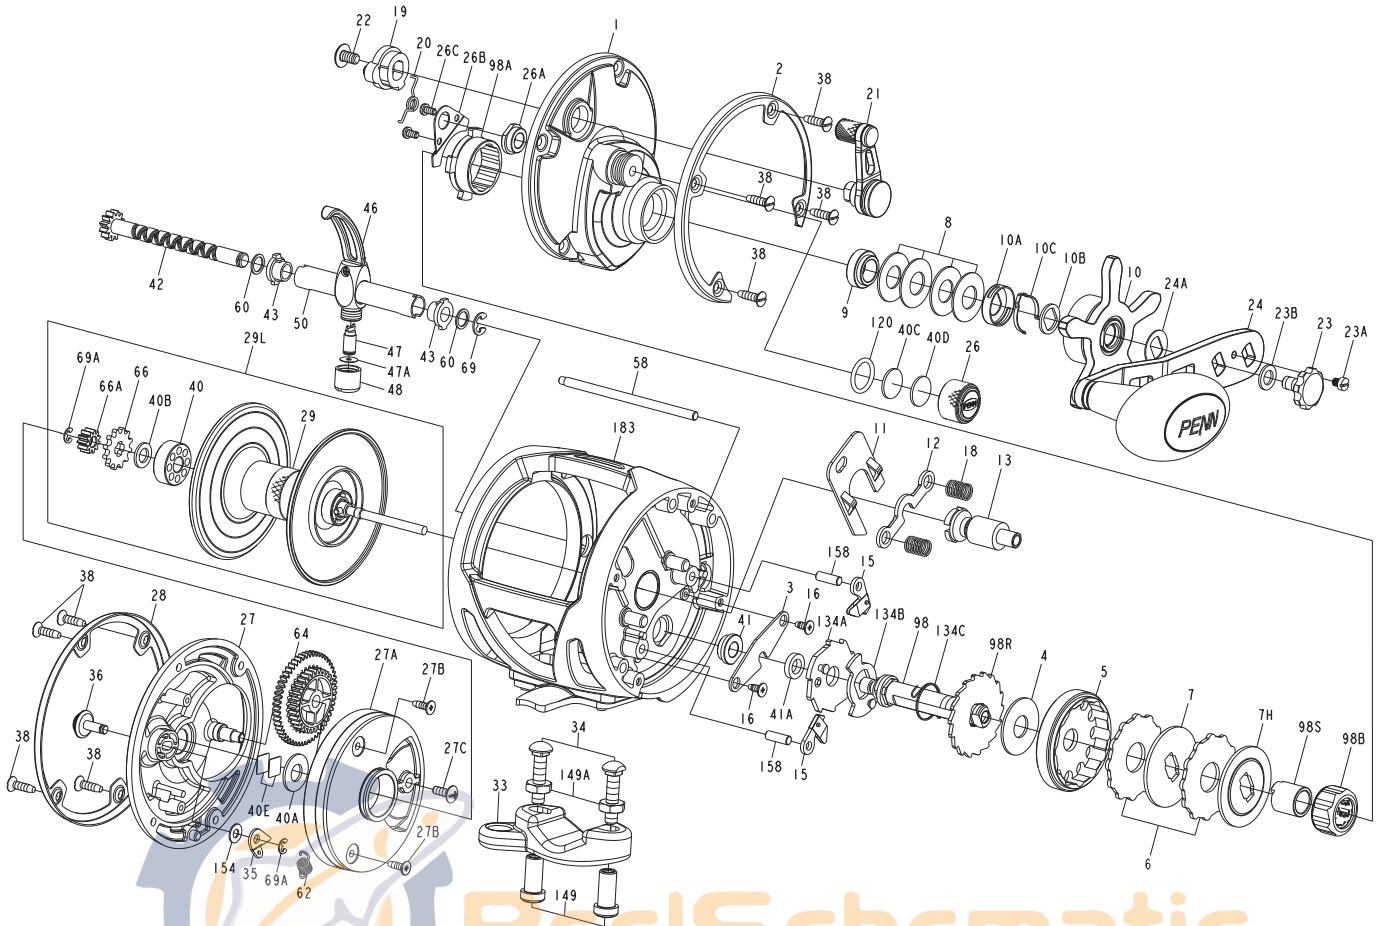

PARTS LIST FOR WAR30LW
REEL ASM. Nos. 1366195

KEY NO.	PART NO.	PENN STYLE NO.	DESCRIPTION	KEY NO.	PART NO.	PENN STYLE NO.	DESCRIPTION
1	1383101	1-WAR30LW	Right Side Plate Assembly	34	1182788	34-045	Screw (2 req)
2	1383102	2-WAR30LW	Right Side Ring	35	1383037	35-WAR15LW	Click Tongue
3	1384179	3-WAR15LW	Bridge	36	1383038	36-WAR15LW	Click Button
4	1382976	4-WAR15LW	Drag Washer	38	1383039	38-WAR15LW	Screw (8 req)
5	1383103	5-WAR30LW	Main Gear	40	1383042	40-WAR15LW	Ball Bearing
6	1382978	6-WAR15LW	Tabbed Drag Washer(2 req)	40A	1383043	40A-WAR15LW	Washer
7	1382999	7-WAR15LW	Keyed Metal Drag Washer	40B	1383044	40B-WAR15LW	Felt Washer
7H	1383000	7H-WAR15LW	Heavy Metal Drag Washer	40C	1383045	40C-WAR15LW	Washer, Acetal Thrust
8	1383001	8-WAR15LW	Spring Washer (4 req)	40D	1383046	40D-WAR15LW	Washer, Rubber Thrust
9	1384180	9-WAR15LW	Spacing Sleeve	40E	1383047	40E-WAR15LW	Thrust Washer (2req)
10	1383002	10-WAR15LW	Star Drag	41	1383048	41-WAR15LW	Bushing
10A	1383003	10A-WAR15LW	Star Click Retainer	41A	1384181	41A-WAR15LW	Bushing
10B	1383004	10B-WAR15LW	Star Click Washer	42	1383318	42-WAR30LW	Worm Shaft Assembly
10C	1383005	10C-WAR15LW	Star Click Spring	43	1383051	43-WAR15LW	Worm Shaft Bushing(2req)
11	1383104	11-WAR30LW	Eccentric Jack	46	1383288	46-WAR30LW	Line Guide Assembly
12	1383007	12-WAR15LW	Pinion Yoke	47	1383053	47-WAR15LW	Line Guide Pawl
13	1383105	13-WAR30LW	Pinion	47A	1383054	47A-WAR15LW	Pawl Shim
15	1383009	15-WAR15LW	Anti Reverse Dog(2 req)	48	1383055	48-WAR15LW	Line Guide Nut
16	1383010	16-WAR15LW	Screw (2 req)	50	1383057	50-WAR20LW	Worm Shield
18	1383011	18-WAR15LW	Pinion Yoke Spring (2 req)	58	1383059	58-WAR20LW	Line Guide Post
19	1383012	19-WAR15LW	Eccentric	60	1383060	60-WAR15LW	Worm Shaft Washer(2req)
20	1383013	20-WAR15LW	Eccentric Spring	62	1383061	62-WAR15LW	Spring
21	1383106	21-WAR30LW	Eccentric Lever	64	1383289	64-WAR30LW	Idler Gear
22	1383015	22-WAR15LW	Eccentric Screw	66	1383290	66-WAR30LW	Click Ratchet
23	1383016	23-WAR15LW	Handle Assembly Screw	66A	1383064	66A-WAR15LW	Spool Gear
23A	1383017	23A-WAR15LW	Handle Lock Screw	69	1383065	69-WAR15LW	Retainer Ring
23B	1383018	23B-WAR15LW	Handle Screw Washer	69A	1383066	69A-WAR15LW	Retainer Ring (2 req)
24	1383019	24-WAR15LW	Handle Assembly	98	1383067	98-WAR15LW	Main Gear Shaft
24A	1383020	24A-WAR15LW	Handle Thrust Washer	98A	1383068	98A-WAR15LW	Clutch Housing
26	1383021	26-WAR15LW	Spool Tension Control Cap	98B	1384182	98B-WAR15LW	Clutch
26A	1383022	26A-WAR15LW	Bushing	98R	1383069	98R-WAR15LW	Anti Reverse Ratchet
26B	1383023	26B-WAR15LW	Clutch Retainer	98S	1383070	98S-WAR15LW	Clutch Sleeve
26C	1383024	26C-WAR15LW	Screw(2req)	120	1383071	120-WAR15LW	O-Ring
27	1383284	27-WAR30LW	Left Side Plate	134A	1383072	134A-WAR15LW	Clutch Recover Plate
27A	1383027	27A-WAR15LW	Bearing Housing	134B	1383073	134B-WAR15LW	Clutch Recover Support Plate
27B	1383028	27B-WAR15LW	Screw(2req)	134C	1383074	134C-WAR15LW	Clutch Recover Spring
27C	1383029	27C-WAR15LW	Screw	149	1184702	149-045	Rod Clamp Nut (2 req)
28	1383285	28-WAR30LW	Left Side Ring	149A	1184706	149-200	Hex Nut (2 req)
29	1383286	29-WAR30LW	Spool	154	1383077	154-WAR15LW	Click Button Washer
29L	1383287	29L-WAR30LW	Spool Assembly	158	1383078	158-WAR15LW	Dog Pin(2req)
33	1182754	33-113	Rod Clamp	183	1383107	183-WAR30LW	Frame Assembly